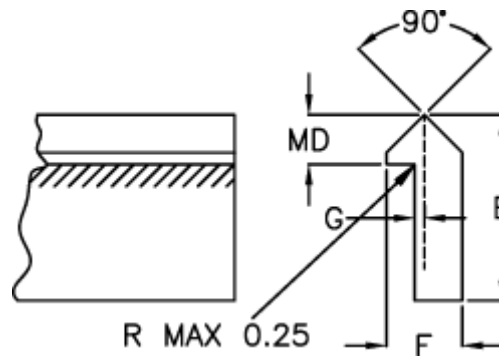

Data Sheet

Article number: 055624500

Description: Single edge track TS2 4500mm

Measures

E = 15.87

F = 6.35

G = 0.78

Kg/m = 0.509

MD(T) = 4.75